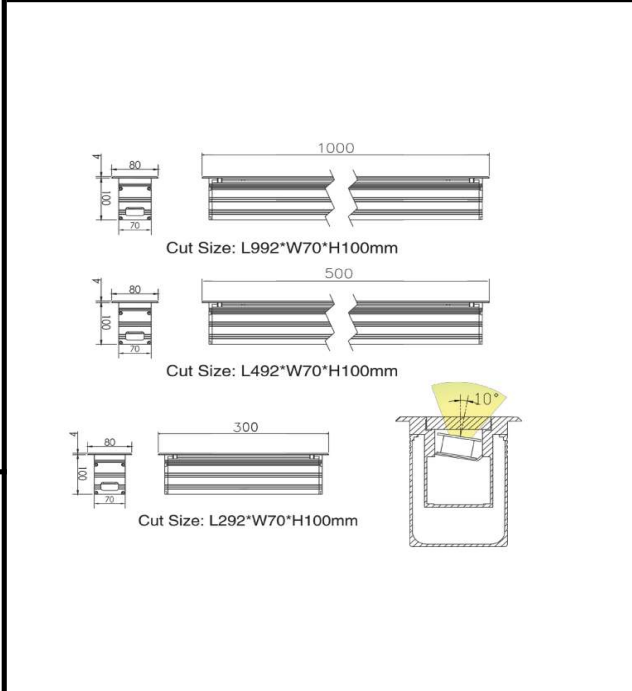

Sovitron Interior Pvt.Ltd.

Model Name	UNITY-2306 / DL-OSL-2306A-18
Description	linear Inground light

Technical description	Image
-----------------------	-------

Dimension	L=1000mm Cutout W=70mm With trim W=80mm H=100mm
Frame	Aluminum
Color Tempertaure	3000K
Power	21W
Total Luminous Flux	1365 lm
Efficacy	65 lm/W
IP rating	67
Color Rendering	≥80
Mounting	Buried
Beam angle	5, 12.5, 20, 30, 45, 60, 15X30, 10X60 Degree
Optics	Tempered glass
Dimming	NON-Dimmable
Operating Voltage	220-240 VAC
Standard Lifetime	L70 minimum at 50,000 burning hours

Remarks:-

Dimension diagram

Address: Plot #7 Saroorpur-Nangla Industrial Area, Ballabgarh-Sohna Road, Faridabad-121005
Email: info@sovitron.com